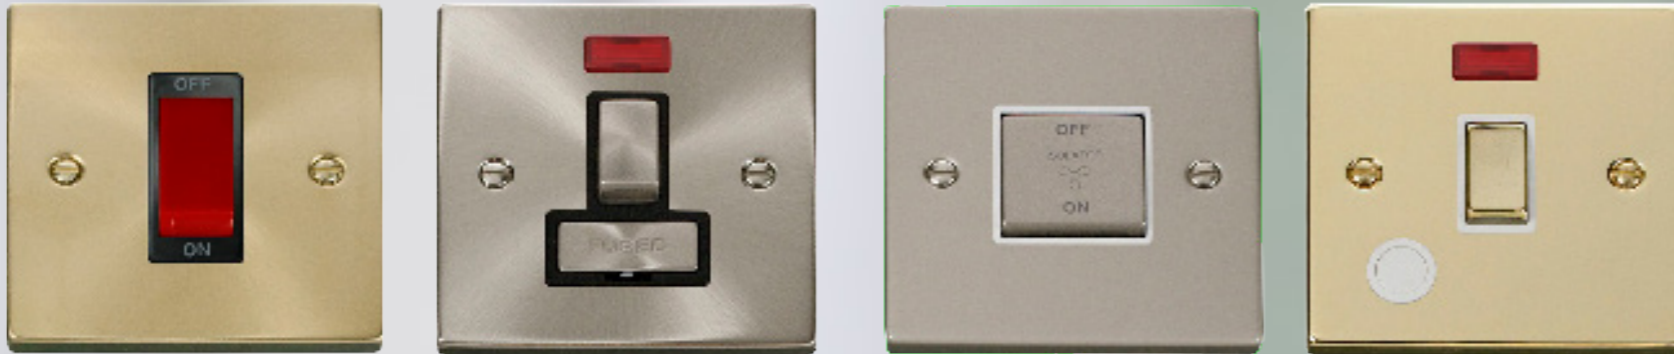

# Lightvault

style | design | control

**Raised Plate Metal** wiring accessories boasts a comprehensive range of Decorative plate finishes with the option of matching metal rockers and white or black moulded inserts. This is the ideal option for a traditional design with its raised plate, square edges. The raised plate also allows a bit of flexibility when working with older, uneven walls.

## Lightswitches

A wide variety of switch types can be found here from 1gang & 2gang switches to Intermediate switches, available in rocker or toggle format across a wide range of finishes.

### Sockets

All your power socket requirements can be found here, from the standard twin switched socket to the latest offerings of Twin sockets with USB outlets. All with matching metal rockers and either white or black Insert's.

## Power Switches

This is where your Connection Units & Control units can be found. This type of unit is required for the Isolation of appliances and shaver sockets for example. The Power Switches are available in all decorative plate finishes and also with matching metal rockers and neon indicators.